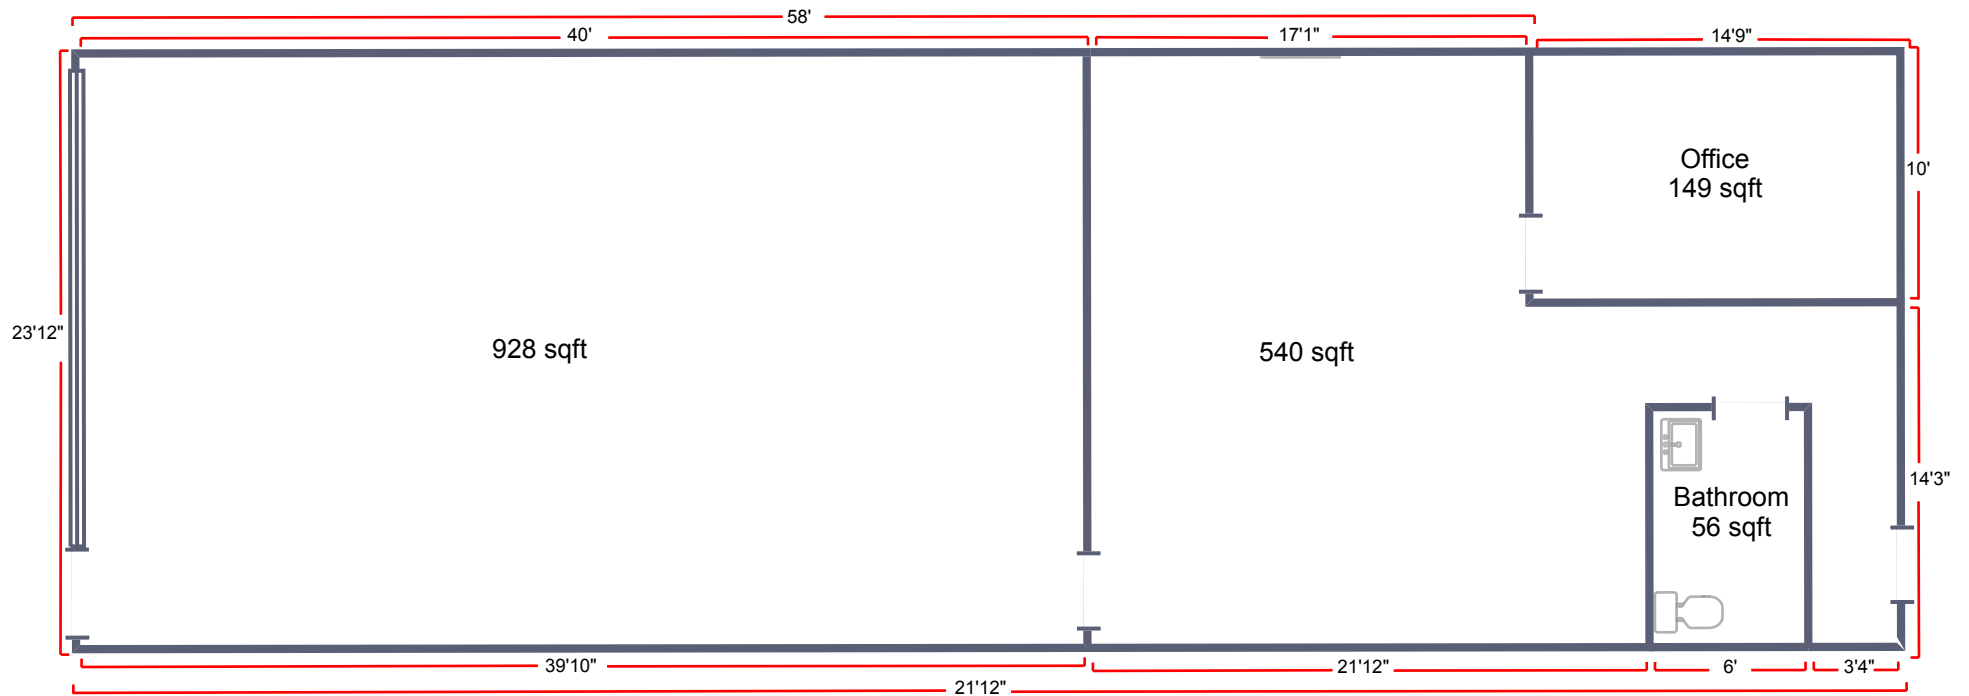

East Windsor, NJ

Mercer County
Windsor Corner I Suite 17

For information contact:

Charles Hirsch
President
Milbrook Properties Ltd.
42 Bayview Avenue
Manhasset, NY 11030
Email: chirsch@milbrookproperties.com
Tel: (516) 869-1240
Fax: (516) 869-8576

Overall Store GLA:
- 1,775 sqft