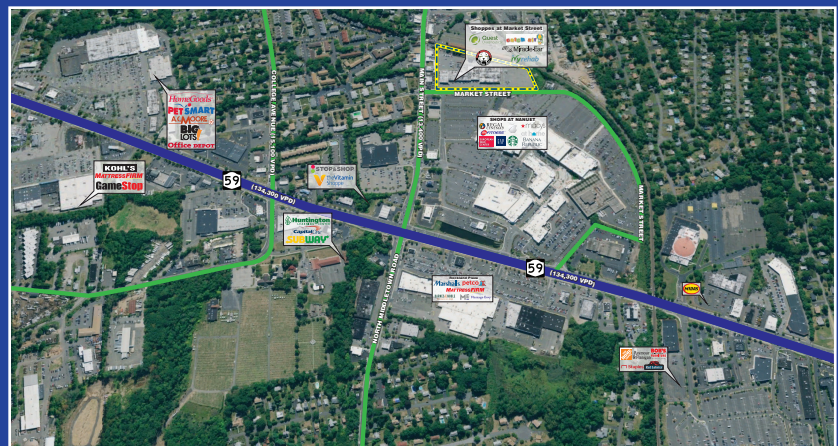

Nanuet, NY

Rockland County

Shoppes at Market Street

a foundation for nearly 100 years

Shoppes at Market Street is SHADOW ANCHORED by the **Shops at Nanuet**, a Simon development. Both centers are easily accessible to both Route 59 and North Middletown Road.

Location: 400-430 Market Street, Nanuet, NY

Description: Strip Center

Major Tenants: Catch Air, Tiger Schulmann's, Ivy Rehab, Quest Diagnostics

GLA: 70,432 sf ±

Parking: 375 spaces

Demographics:

2023	1 Mile	3 Miles	5 Miles
Population	8,780	109,078	254,647
Average HH Income	$111,487	$96,914	$104,255
Total HH	3269	32,542	74,976
Median Age	46.0	37.9	36.2

MILBROOK PROPERTIES LTD.
CHARLES HIRSCH, PRESIDENT
CHIRSCH@MILBROOKPROPERTIES.COM

T (516) 869-1240

F (516) 869-8576

42 BAYVIEW AVENUE, MANHASSET, NY 11030

WWW.MILBROOKPROPERTIES.COM