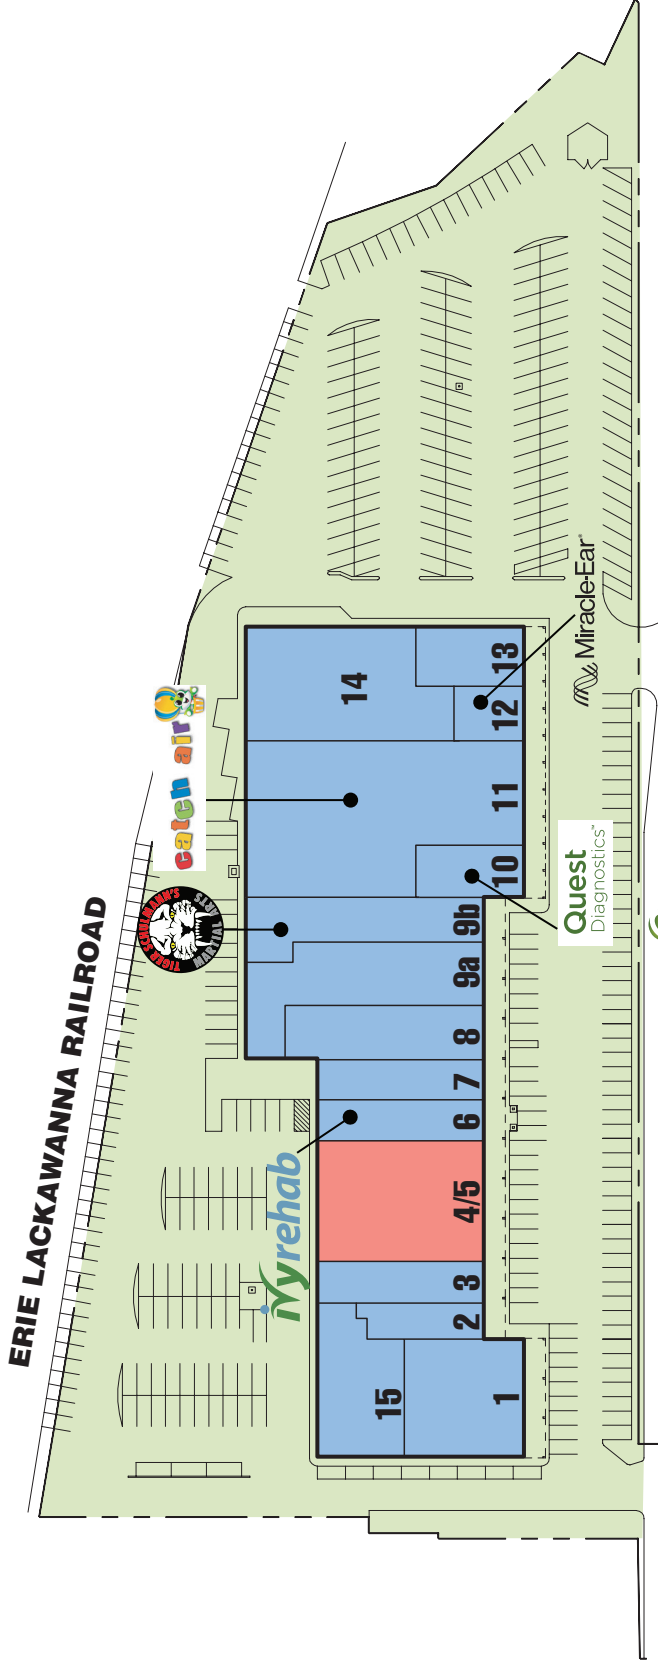

Location: 400-430 Market Street, Nanuet, NY

Description: Strip Center

Major Tenants: Catch Air, Tiger Schulmann's, Ivy Rehab, Quest Diagnostics

GLA: 70,432 sf ±

Parking: 375 spaces

Demographics:

2023	1 Mile	3 Miles	5 Miles
Population	8,780	109,078	254,647
Average HH Income	\$111,487	\$96,914	\$104,255
Total HH	3269	32,542	74,976
Median Age	46.0	37.9	36.2

Shoppes at Market Street

MIDDLETOWN ROAD (MAIN STREET)

MARKET STREET

Store	Addr.	Tenant	Dimensions	Size
1.	400	Diamond Jim's Billiards & Pub	(75'-0" x 75'-9")	5,505 sf
2.	402	Asian Fusion	(24'-6" x 74'-4" irr.)	1,808 sf
3.	404	Nail & Spa	(25'-0" x 105'-0")	2,500 sf
4/5.	405/6	Available (Divisible)	(75'-0" x 105'-0")	7,344 sf
6.	412	Ivy Rehab	(25'-0" x 105'-0")	2,500 sf
7.	414	Bagel Store	(25'-0" x 105'-0")	2,500 sf
8.	416	Mediterranean Restaurant	(33'-6" x 125'-0")	4,000 sf
9A.	418	Strand Salon Studios	(40'-3" x 150'-0" irr.)	6,300 sf
9B.	419	Tiger Shulman's Karate	(27'-8" x 150'-0" irr.)	4,628 sf
10.	420	Quest Diagnostics	(32'-0" x 68'-6")	2,198 sf
11.	424	Catch Air	(34'-0" x 44'-6")	13,004 sf
12.	426	Miracle Ear	(36'-0" x 68'-6")	1,513 sf
13.	428	Quality Lines Inc.	(54'-3" x 86'-0" irr.)	2,374 sf
14.	430	Coupe Dance Studio		10,570 sf
15.	401	Tumble Bee		4,000 sf

*all store addresses are located on Market Street
 the above dimensions are for illustrative purposes only*