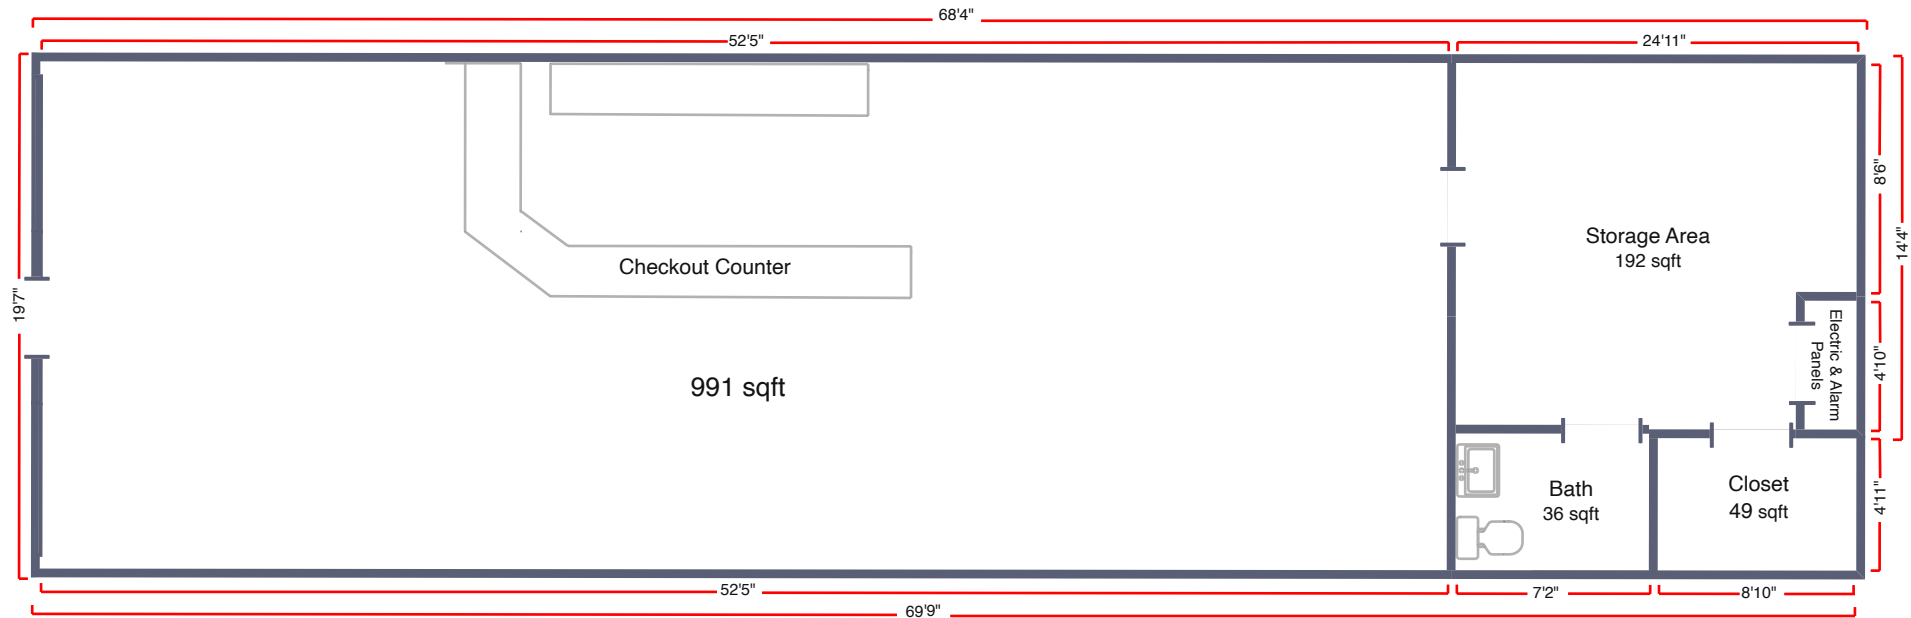

West Hempstead, NY

Nassau County

Cherry Valley Plaza I Store 10

For information contact:

Charles Hirsch

President

Milbrook Properties Ltd.

42 Bayview Avenue

Manhasset, NY 11030

Email: chirsch@milbrookproperties.com

Tel: (516) 869-1240

Fax: (516) 869-8576

Overall Store GLA:

- 1,370 sqft

- 19'7" x 69'9"

Ceiling Height:

- Approx. 10 ft