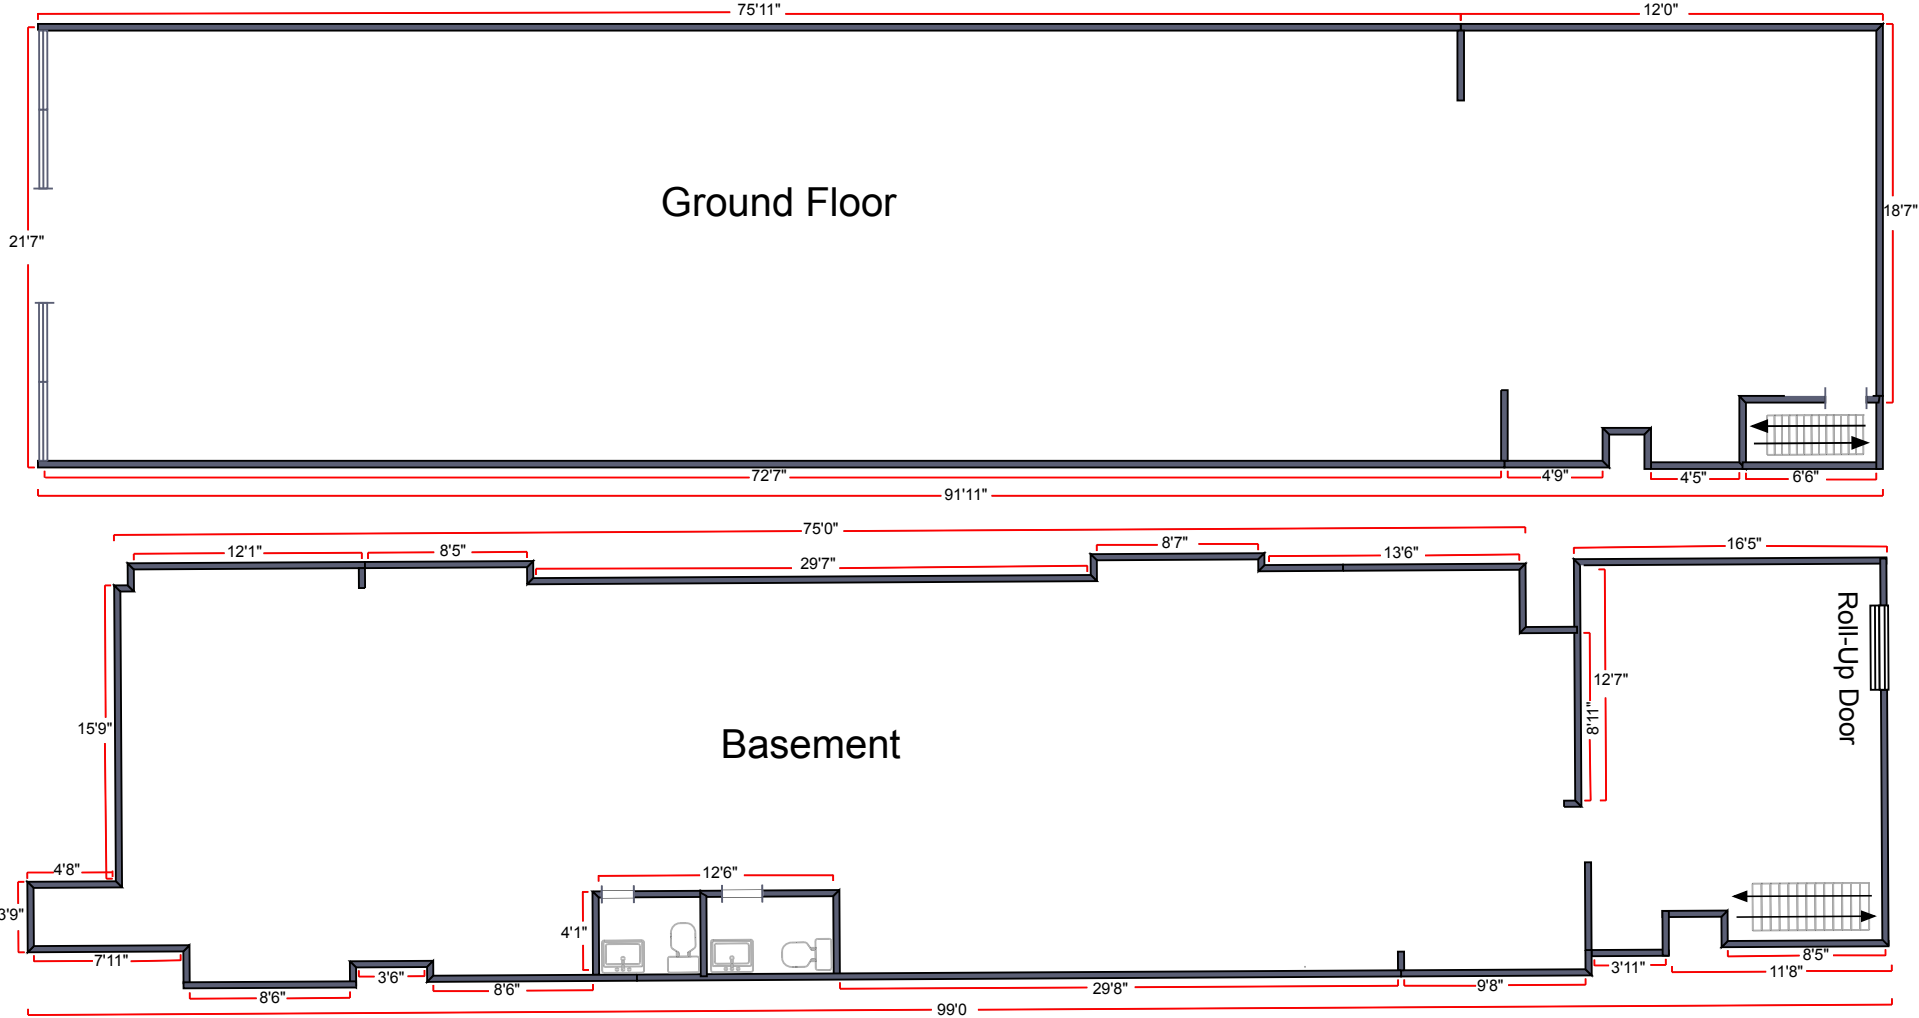

Bronx, NY

Burnside Retail Strip I Store 3

Overall Store GLA:
- 2,500 sqft + Full Basement

Ceiling Height:
- Ground Floor = Approx. 16 ft
- Basement = Approx. 8 ft