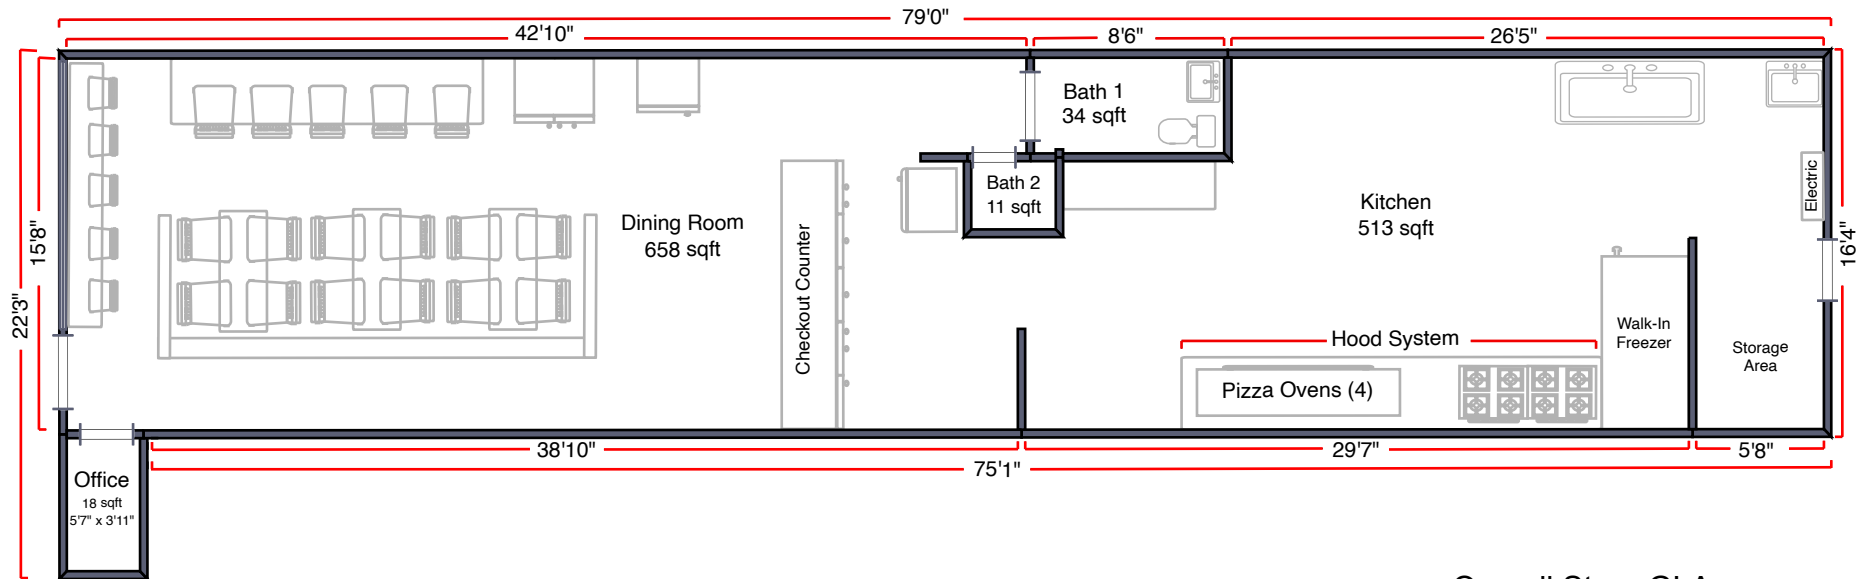

Baldwin, NY

Nassau County

Baldwin Square I Store 6

Overall Store GLA:
- 1,400 sqft

Ceiling Height:
- Approx. 20 ft

Seating Capacity:
- 30 people

For information contact:

Charles Hirsch