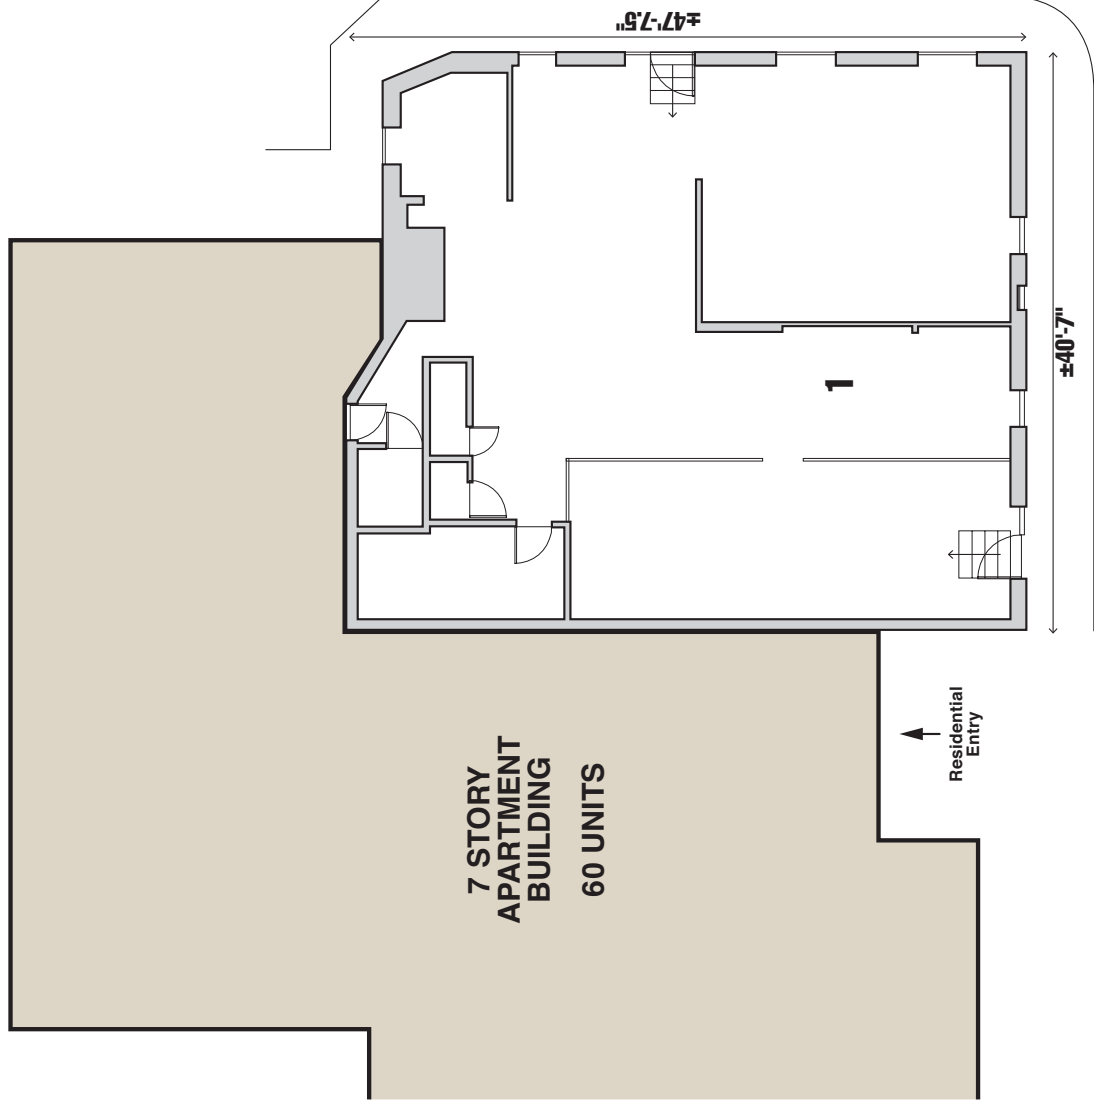

T (516) 869-1240

F (516) 869-8576

42 BAYVIEW AVENUE, MANHASSET, NY 11030

WWW.MILBROOKPROPERTIES.COM

New York City

Bronx

16 East 169th Street

Store	Tenant	Size
1.	Beauty/Nails	2,026 sf