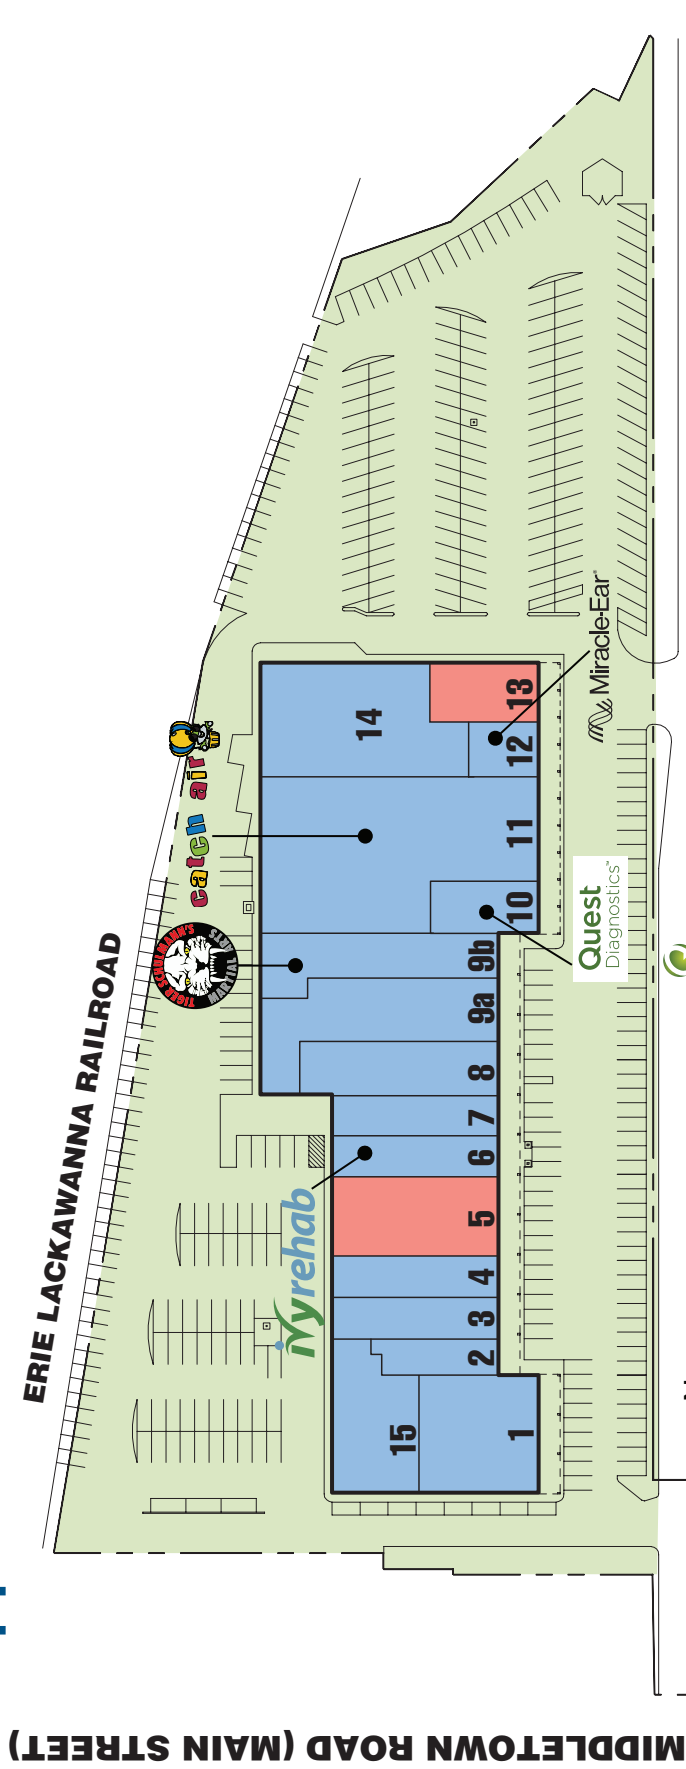

Location: 400-430 Market Street, Nanuet, NY

Description: Strip Center

Major Tenants: Catch Air, Tiger Schulmann's, Ivy Rehab, Quest Diagnostics

GLA: 70,432 sf ±

Parking: 375 spaces

Demographics:

2024	1 Mile	3 Miles	5 Miles
Population	8,726	110,471	256,636
Average HH Income	\$115,267	\$98,838	\$110,738
Total HH	3250	92,933	75,383
Median Age	45.2	34.6	33.4

Shoppes at Market Street

The Shops at Nanuet

Store	Addr.	Tenant	Dimensions	Size
1.	400	Diamond Jim's Billiards & Pub	(75'-0" x 75'-9")	5,505 sf
2.	402	Asian Fusion	(24'-6" x 74'-4" irr.)	1,808 sf
3.	404	Nail & Spa	(25'-0" x 105'-0")	2,500 sf
4.	405	Orthodontist	(25'-0" x 105'-0")	2,600 sf
5.	406	Available	(50'-0" x 105'-0")	4,744 sf
6.	412	Ivy Rehab	(25'-0" x 105'-0")	2,500 sf
7.	414	Bagel Store	(25'-0" x 105'-0")	2,500 sf
8.	416	Mediterranean Restaurant	(33'-6" x 125'-0")	4,000 sf
9A.	418	Strand Salon Studios	(40'-3" x 150'-0" irr.)	6,300 sf
9B.	419	Tiger Shuiman's Karate	(27'-8" x 150'-0" irr.)	4,628 sf
10.	420	Quest Diagnostics	(32'-0" x 68'-6")	2,198 sf
11.	424	Catch Air	(34'-0" x 44'-6")	13,004 sf
12.	426	Miracle Ear	(36'-0" x 68'-6")	1,513 sf
13.	428	Available		2,374 sf
14.	430	Coupe Dance Studio		10,570 sf
15.	401	Tumble Bee	(54'-3" x 86'-0" irr.)	4,000 sf

*all store addresses are located on Market Street
 the above dimensions are for illustrative purposes only*