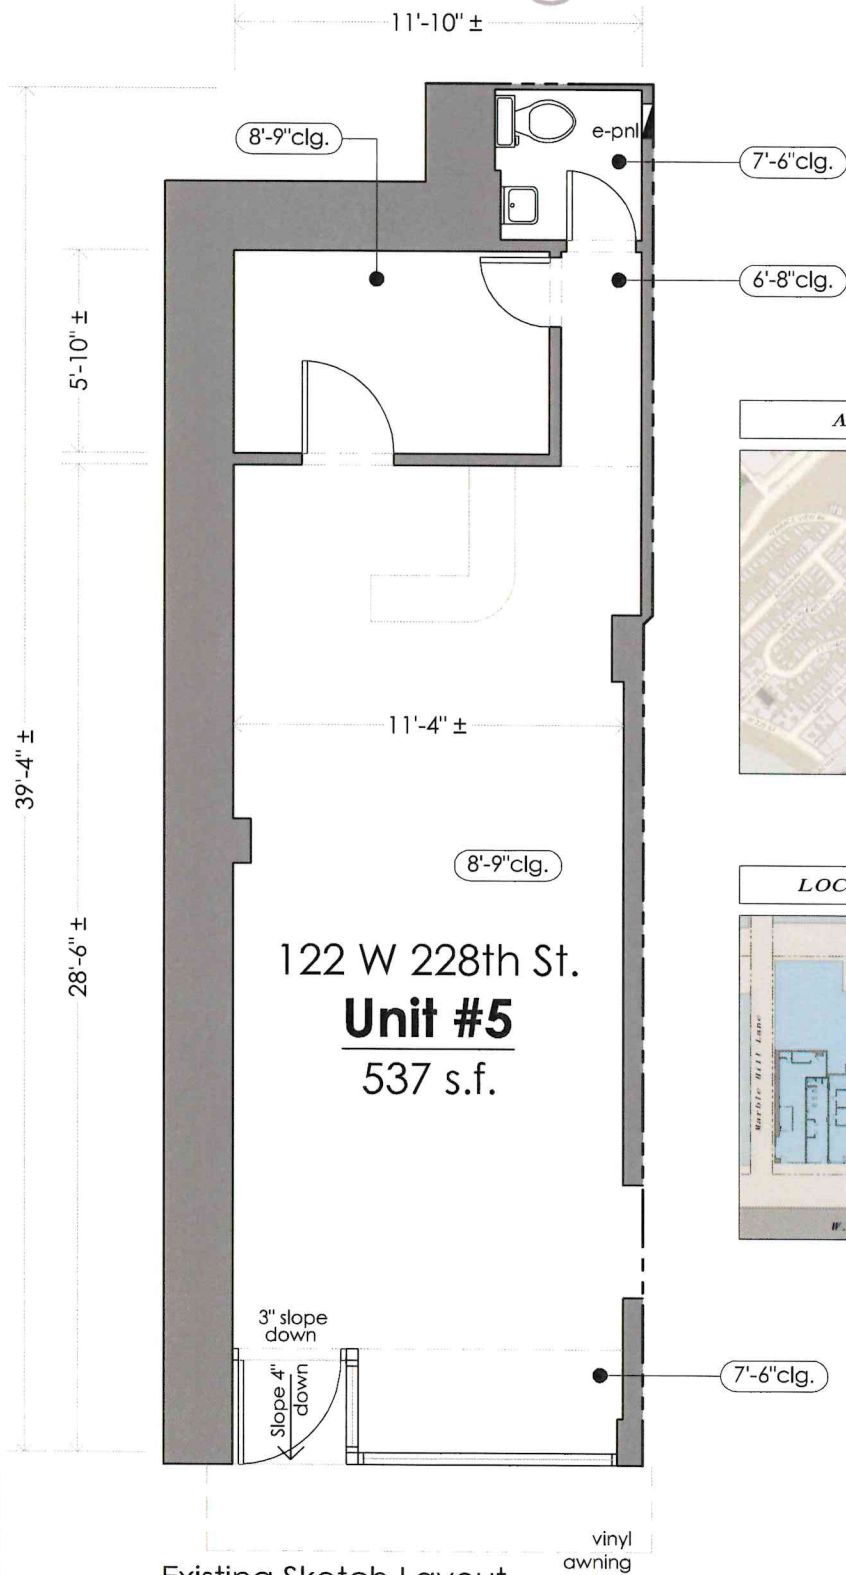

ground floor retail

AREA MAP

LOCATION MAP

Existing Sketch Layout

scale : 3/16"=1'-0"