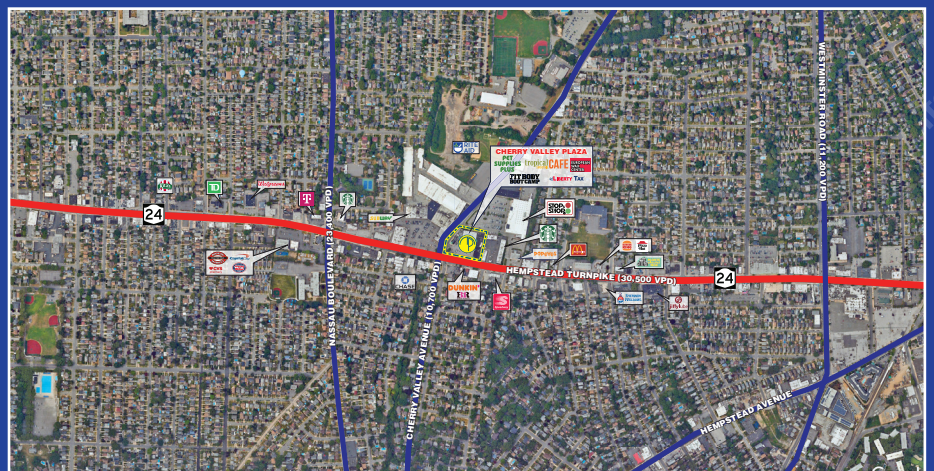

MILBROOK PROPERTIES LTD.
CHARLES HIRSCH, PRESIDENT
CHIRSCH@MILBROOKPROPERTIES.COM
T (516) 869-1240
F (516) 869-8576

42 BAYVIEW AVENUE, MANHASSET, NY 11030
WWW.MILBROOKPROPERTIES.COM