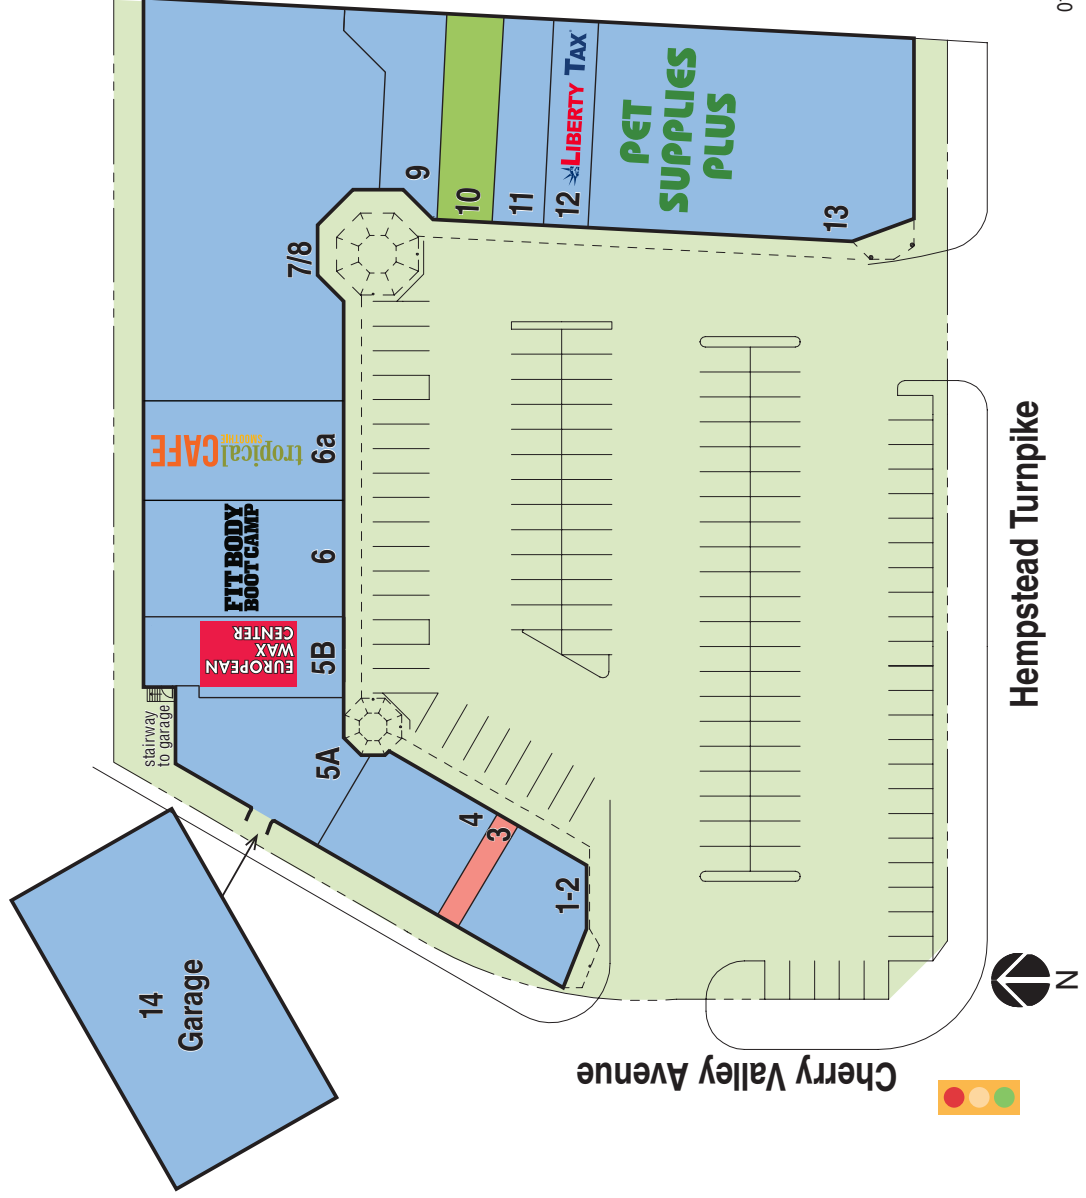

West Hempstead, NY

Nassau County

Cherry Valley Plaza

Store	Addr.	Tenant	Dimensions	Size
1. }	486	Jewelry	(41' x 36' irr.)	1,440 sf
2. }				
3.	482	Available	(8'-2" x 40')	325 sf
4.	480	Taco King	(40' x 45'-7")	1,825 sf
5A.	456	Kickboxing	(19'-7" x 58'-4" irr.)	2,159 sf
5B.	458	European Wax Center	(29'-6" x 68'-4" irr.)	1,841 sf
6.	476	Fit Body Boot Camp	(40' x 68')	2,720 sf
6A.	474	Tropical Smoothie	(32.5' x 68')	2,210 sf
7. }	472	Asian Buffet	(122' x 64' irr.)	7,457 sf
8. }			(23'-6" x 67')	1,575 sf
9.	468	Lebanese Restaurant	(22'-6" x 70')	1,575 sf
10.	466	Pending Availability	(19'-7" x 70')	1,370 sf
11.	464	Nails	(17'-7" x 70')	1,237 sf
12.	462	Liberty Tax Services	(15' x 70')	1,050 sf
13.	458	Pet Supplies "Plus"	(70' x 107')	7,500 sf
14.		Garage		48 cars

*all store addresses are located on Hempstead Turnpike
the above dimensions are for illustrative purposes only*

For information contact:

Charles Hirsch
President
Milbrook Properties Ltd.
42 Bayview Avenue
Manhasset, NY 11030
Email: chirsch@milbrookproperties.com
Tel: (516) 869-1240
Fax: (516) 869-8576

Hempstead Turnpike