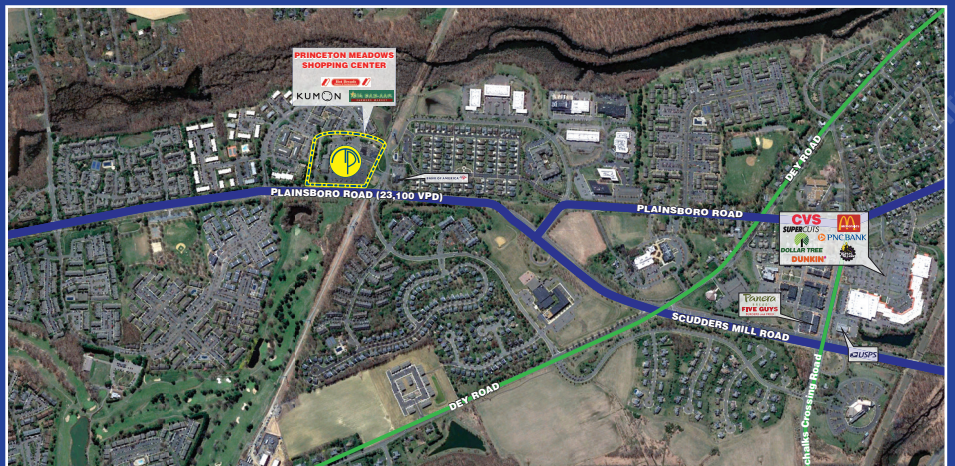

Plainsboro, NJ

Mercer County

Princeton Meadows Shopping Center

a foundation for nearly 100 years

Location:

One mile east of Route 1,
660 Plainsboro Road, Plainsboro, NJ

Description:

Grocery Anchored Shopping Center

Major Tenants:

Big Bazaar, Aljon's Pizza,
Kumon Learning Center

GLA:

66,072 sf ±

Parking:

342 spaces

Demographics:

2024	1 Mile	3 Miles	5 Miles
Population	10,158	33,989	121,883
Average HH Income	\$110,869	\$137,667	\$130,952
Total HH	4,379	12,919	43,404
Median Age	35.0	39.4	38.4