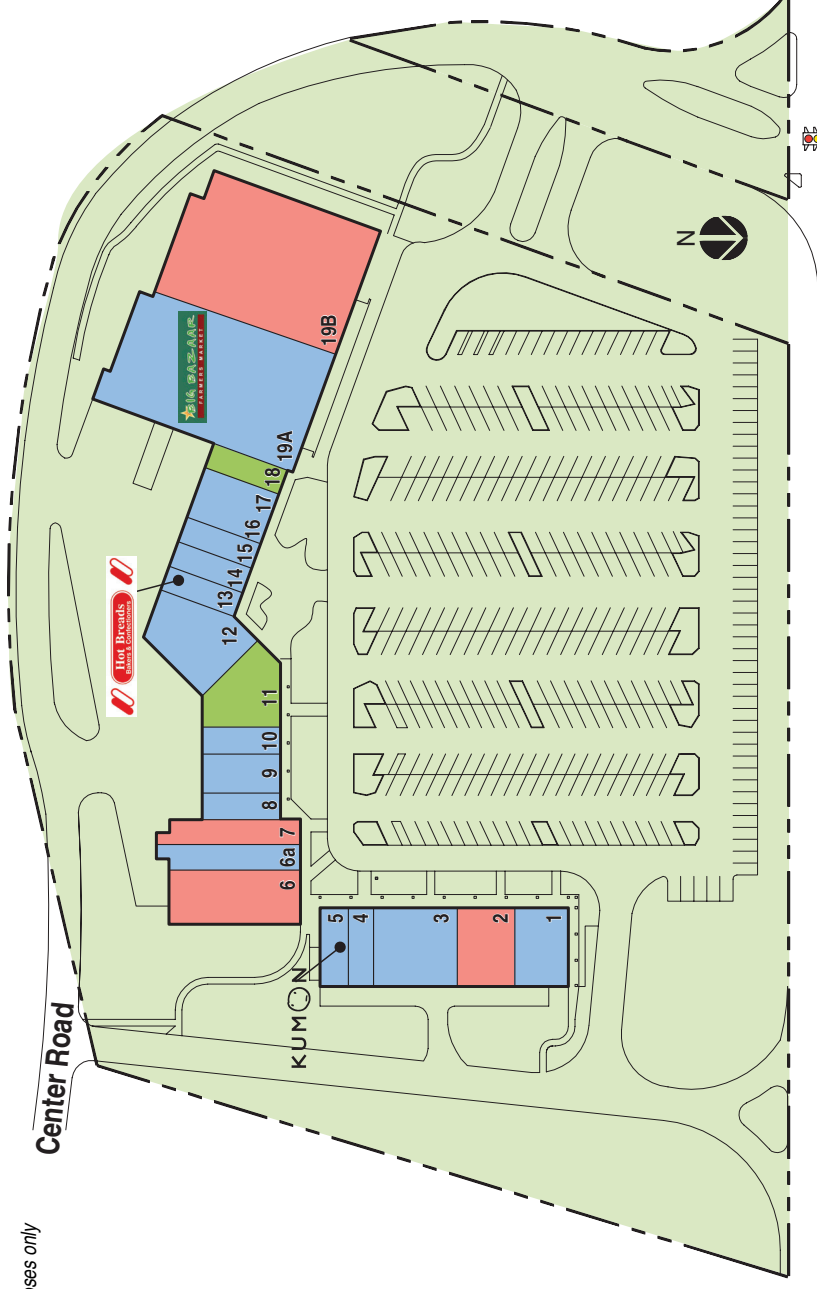

For information contact:

Charles Hirsch
President
Milbrook Properties Ltd.
42 Bayview Avenue
Manhasset, NY 11030
Email: chirsch@milbrookproperties.com
Tel: (516) 869-1240
Fax: (516) 869-8576