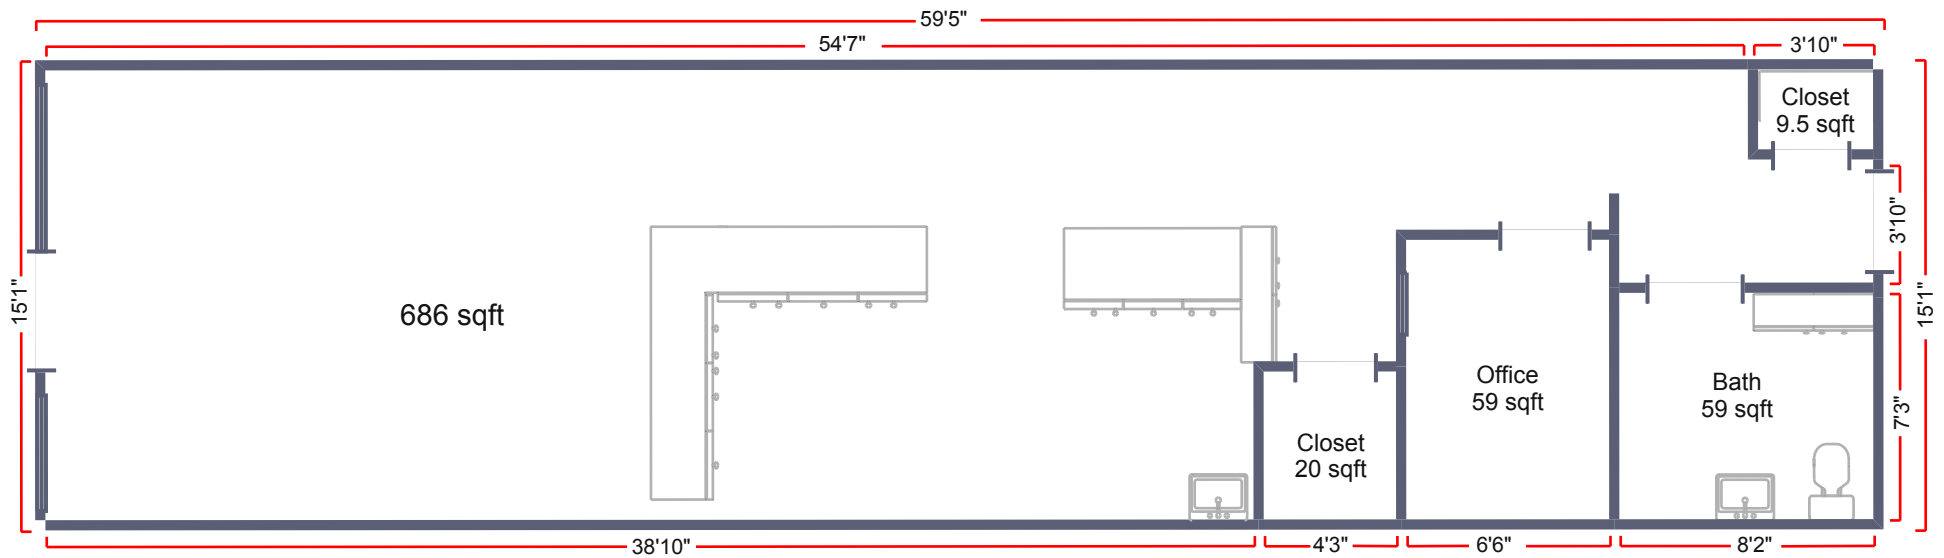

Tallahassee, FL

Leon County

Westend Square I Suite 11

For information contact:

Charles Hirsch

President

Milbrook Properties Ltd.

42 Bayview Avenue

Manhasset, NY 11030

Email: chirsch@milbrookproperties.com

Tel: (516) 869-1240

Fax: (516) 869-8576

Overall Store GLA:

- 908 sqft

- 15'1" x 15'5"

Ceiling Height:

- 10 ft