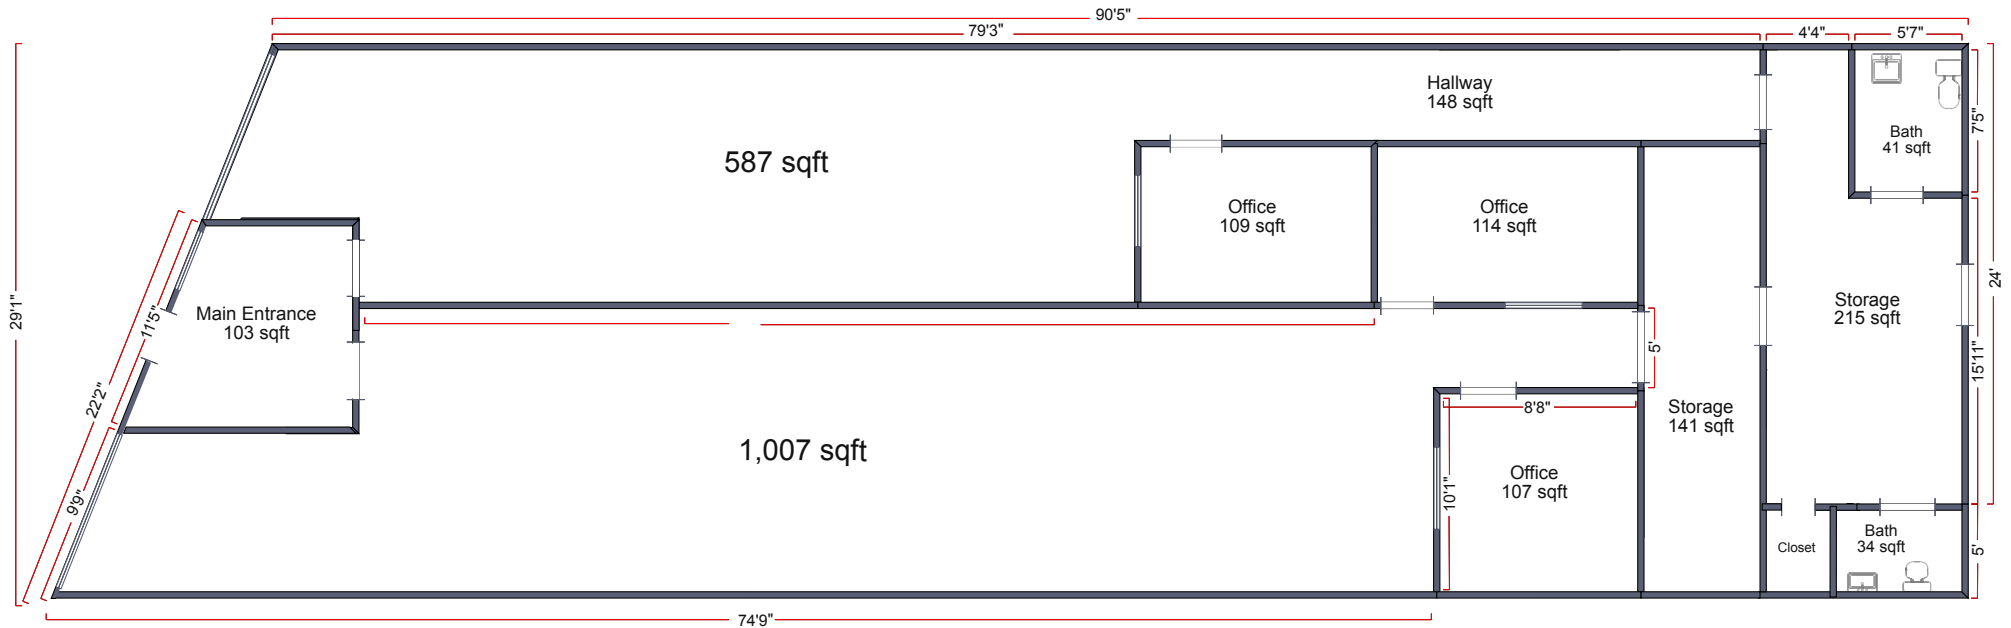

Tallahassee, FL

Leon County

Westend Square I Suite 6B

For information contact:

Charles Hirsch

President

Milbrook Properties Ltd.

42 Bayview Avenue

Manhasset, NY 11030

Email: chirsch@milbrookproperties.com

Tel: (516) 869-1240

Fax: (516) 869-8576

Overall Store GLA:

- 2,946 sqft

Ceiling Height:

- 10ft 10in